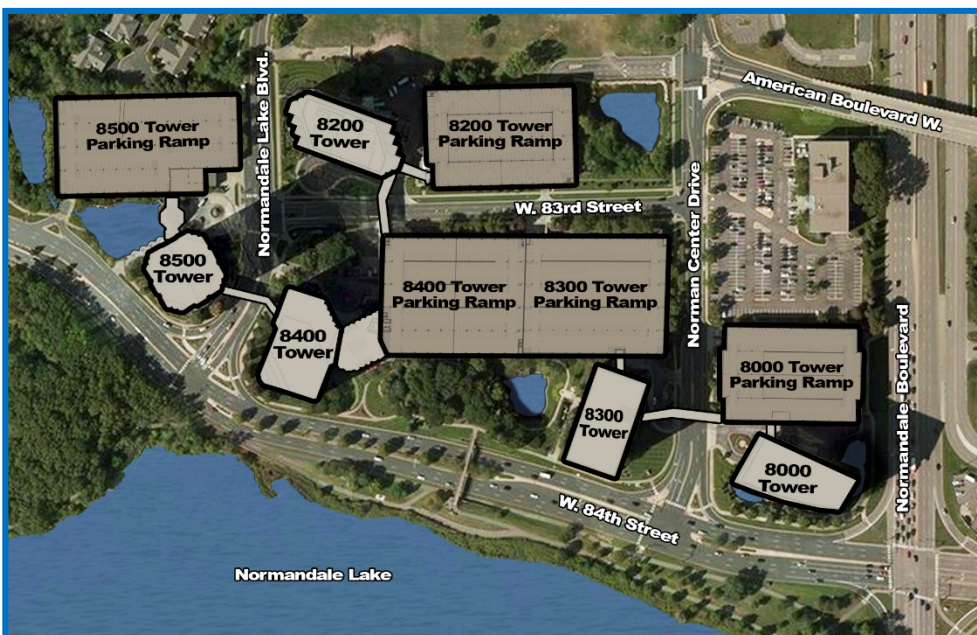

NORMANDALE LAKE  
OFFICE PARK

[www.normandale.com](http://www.normandale.com)

To the right is a brief listing of some of our on-site amenities. Please visit our website for more information. It is designed to keep you connected and up-to-date on building news and resources. You will have access to Tenant Services Guide, Emergency Information & Procedures, News & Events, Conference Room Facilities, Wellness & Fitness Centers, Locker Rooms, Restaurants and Retail.

### 8000 TOWER

Caribou Coffee : 1<sup>st</sup> Level  
 Conference Rooms : 2<sup>nd</sup> Level (skyway)  
 Executive Concierge : 2<sup>nd</sup> Level  
 Fitness & Locker Rooms : 1<sup>st</sup> Level  
 USPS / FedX / UPS : 1<sup>st</sup> Level

### 8400 TOWER

ATM : Retail Link  
 Conference Rooms : 1<sup>st</sup> Level  
 Design a Bunch : Retail Link  
 Kincaids Restaurant : Retail Link  
 Locker Rooms : 1<sup>st</sup> Level  
 New Horizon Daycare : Retail Link  
 RK Apothecary : Retail Link  
 (greeting cards/gifts/convenience food/  
 drycleaning services)  
 Ryan's Café : Retail Link  
 Shear Success : Retail Link  
 USPS / FedX / UPS : 1<sup>st</sup> Level  
 Wellness Center & Studio : 1<sup>st</sup> Level