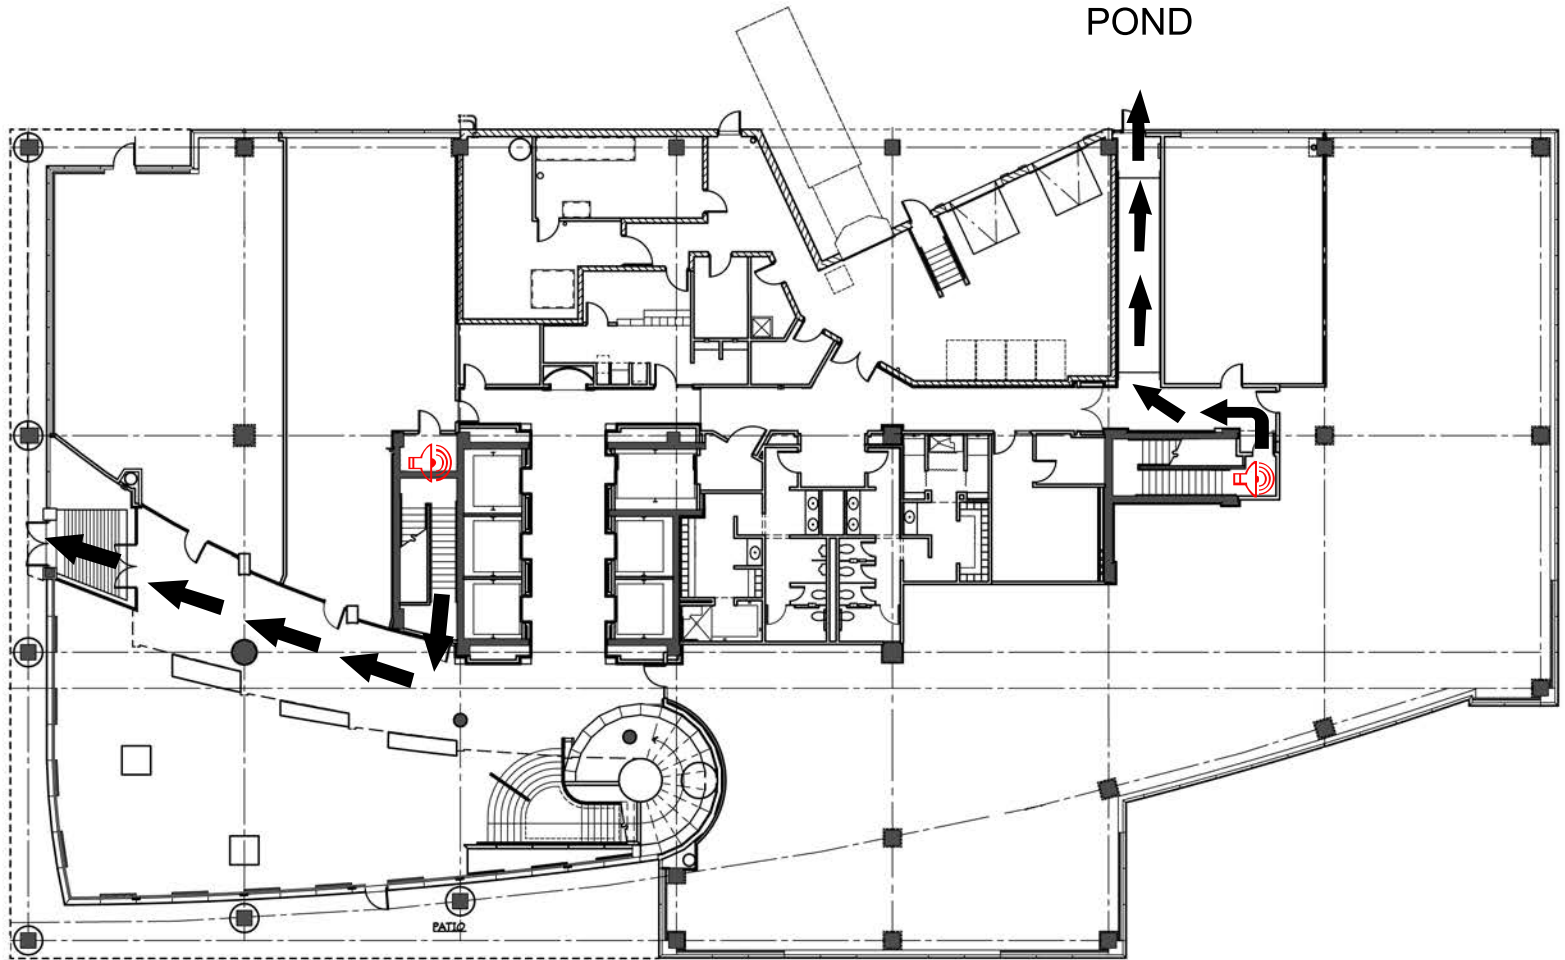

FRONT
ENTRY

POND

 EMERGENCY STAIRWELL INTERCOM